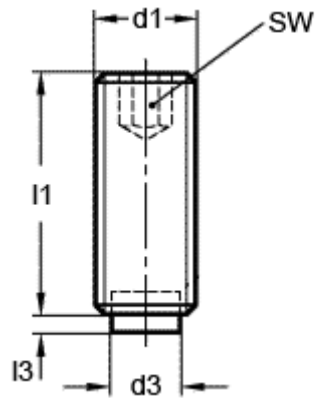

Data Sheet

Article number: 209316081

Description: E+G Grub screw, st. steel
GN 913.5-M5-12-KU

Measures

$d1 = M5$
 $d3 = 3$
 $l1 = 12.0$
 $l3 = 1.0$
 $SW = 2.5$